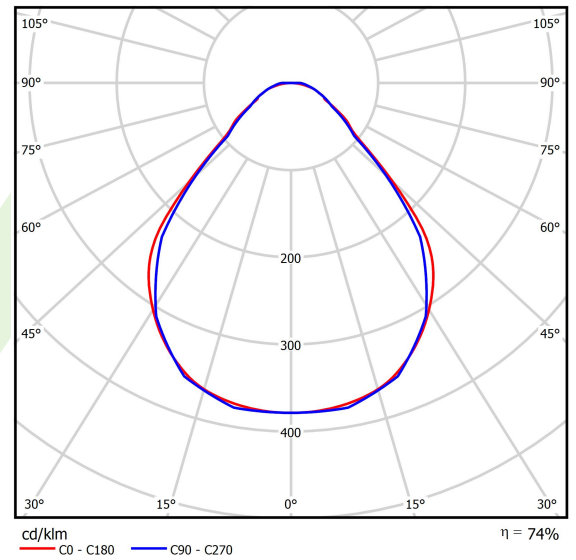

Mechanical data

Assembly	surface mounted on slings
Material	aluminum
Color	anodised aluminum
Diffuser	Micro-PRM (micro-prismatic diffuser PMMA)
Impact resistant	IK04
Weight [kg]	2,9
Dimensions [mm]	1692 x 48 x 70

A graph of light