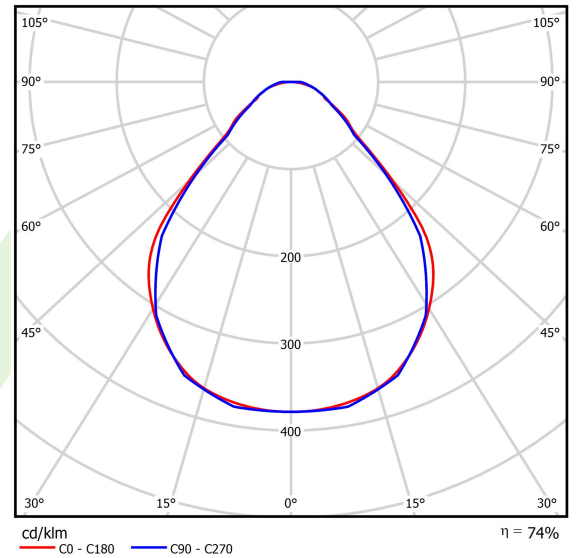

Mechanical data

Assembly	surface mounted on slings
Material	aluminum
Color	RAL 9005 (black)
Diffuser	Micro-PRM (micro-prismatic diffuser PMMA)
Impact resistant	IK04
Dimensions [mm]	1692 x 48 x 70

A graph of light