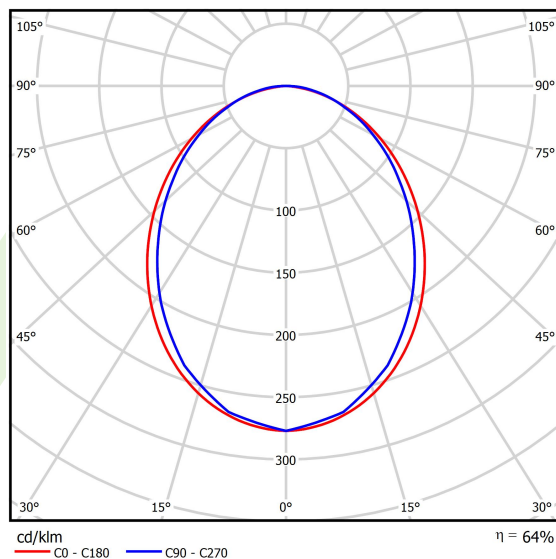

Mechanical data

Assembly	surface mounted on slings
Material	aluminum
Color	RAL 9006 (grey)
Diffuser	PLX (PMMA opal)
Impact resistant	IK04
Dimensions [mm]	1684 x 48 x 70

A graph of light