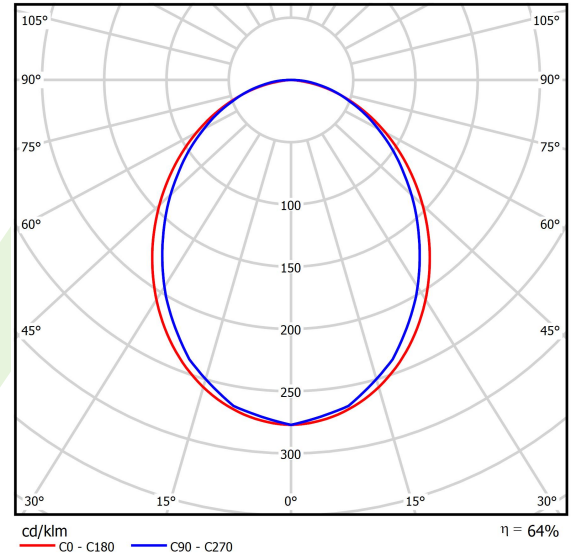

Mechanical data

Assembly	surface mounted on slings
Material	aluminum
Color	RAL 9005 (black)
Diffuser	PLX (PMMA opal)
Impact resistant	IK04
Dimensions [mm]	1684 x 48 x 70

A graph of light