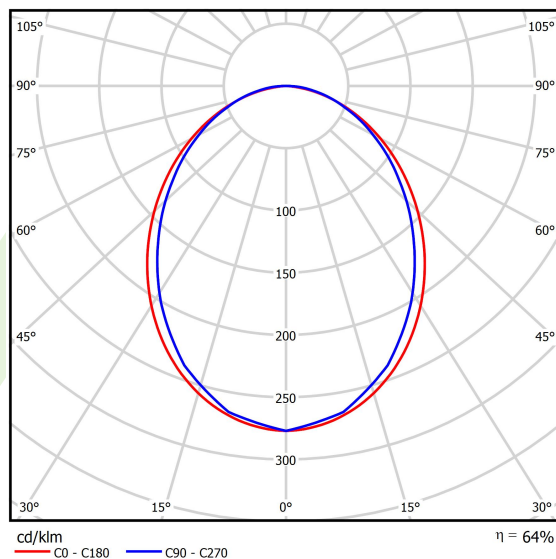

Mechanical data

Assembly	surface mounted on slings
Material	aluminum
Color	RAL 9016 (white)
Diffuser	PLX (PMMA opal)
Impact resistant	IK04
Dimensions [mm]	1684 x 48 x 70

A graph of light