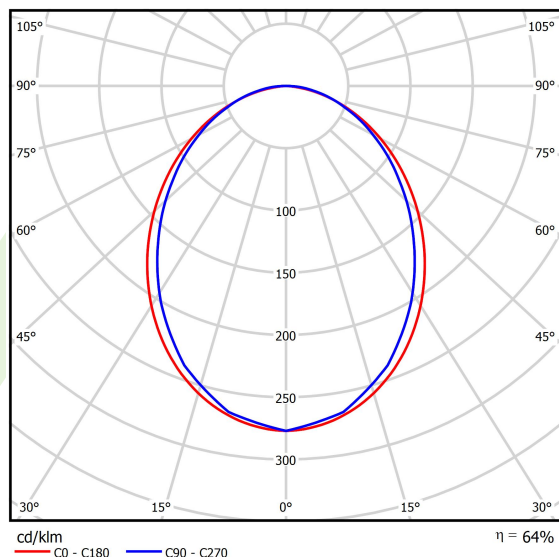

Mechanical data

Assembly	surface mounted on slings
Material	aluminum
Color	anodised aluminum
Diffuser	PLX (PMMA opal)
Impact resistant	IK04
Dimensions [mm]	1684 x 48 x 70

A graph of light