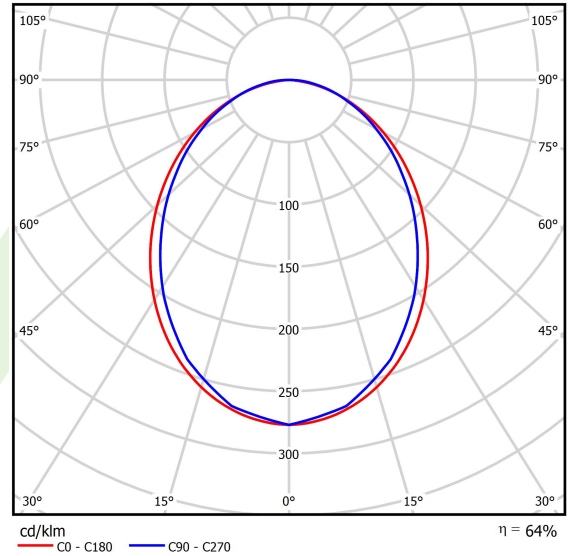

Mechanical data

Assembly	surface mounted on slings
Material	aluminum
Color	anodised aluminum
Diffuser	PLX (PMMA opal)
Impact resistant	IK04
Dimensions [mm]	1684 x 48 x 70

A graph of light