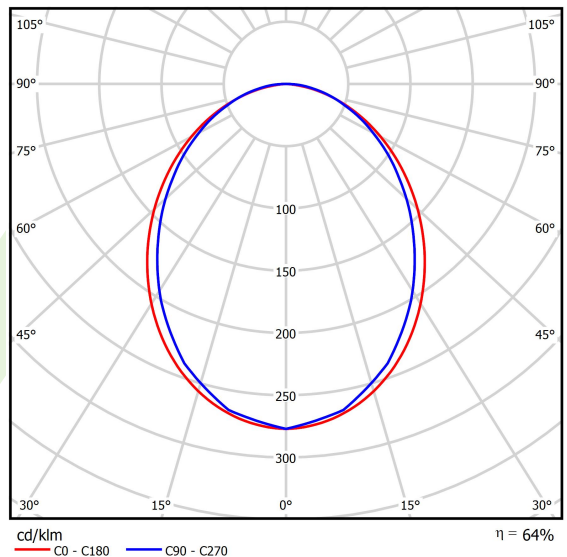

Mechanical data

Assembly	surface mounted on slings
Material	aluminum
Color	RAL 9016 (white)
Diffuser	PLX (PMMA opal)
Impact resistant	IK04
Dimensions [mm]	1684 x 48 x 70

A graph of light