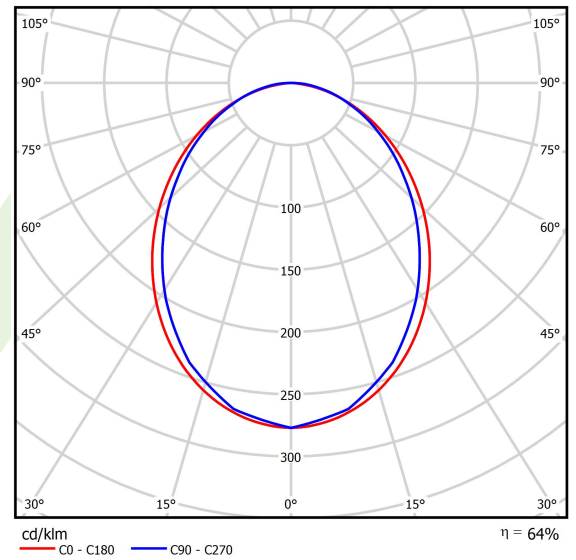

Mechanical data

Assembly	surface mounted on slings
Material	aluminum
Color	anodised aluminum
Diffuser	PLX (PMMA opal)
Impact resistant	IK04
Weight [kg]	2,9
Dimensions [mm]	1692 x 48 x 70

A graph of light