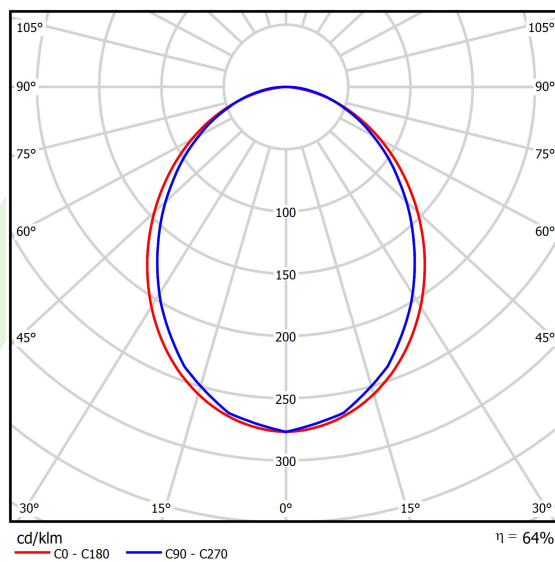

Mechanical data

Assembly	surface mounted on slings
Material	aluminum
Color	anodised aluminum
Diffuser	PLX (PMMA opal)
Impact resistant	IK04
Weight [kg]	2,9
Dimensions [mm]	1692 x 48 x 70

A graph of light