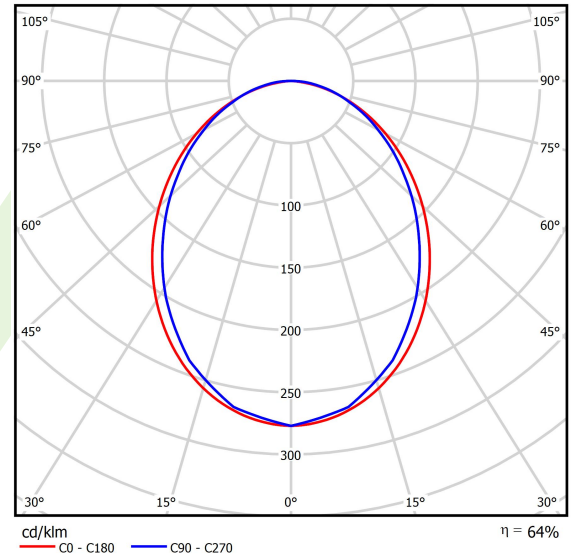

Mechanical data

Assembly	surface mounted on slings
Material	aluminum
Color	anodised aluminum
Diffuser	PLX (PMMA opal)
Impact resistant	IK04
Weight [kg]	2,9
Dimensions [mm]	1692 x 48 x 70

A graph of light