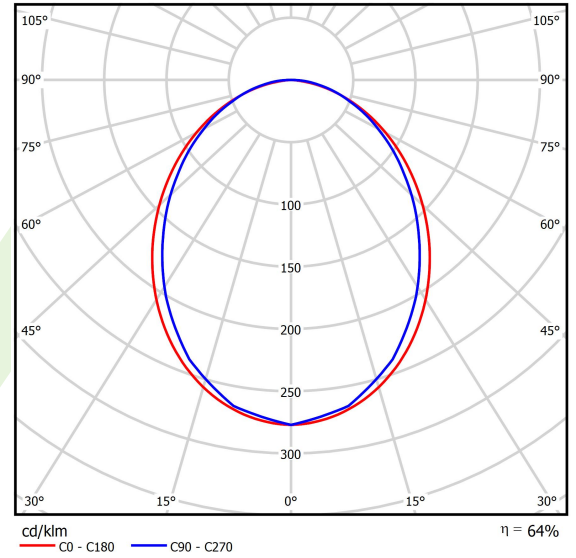

Mechanical data

Assembly	surface mounted on slings
Material	aluminum
Color	RAL 9006 (grey)
Diffuser	PLX (PMMA opal)
Impact resistant	IK04
Dimensions [mm]	1692 x 48 x 70

A graph of light