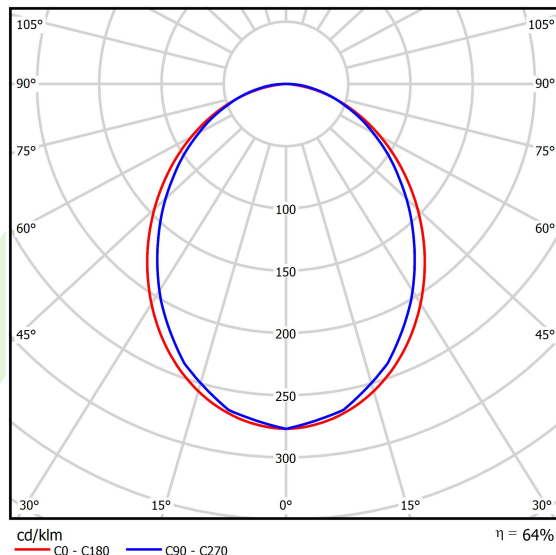

Mechanical data

Assembly	surface mounted on slings
Material	aluminum
Color	anodised aluminum
Diffuser	PLX (PMMA opal)
Impact resistant	IK04
Dimensions [mm]	1692 x 48 x 70

A graph of light