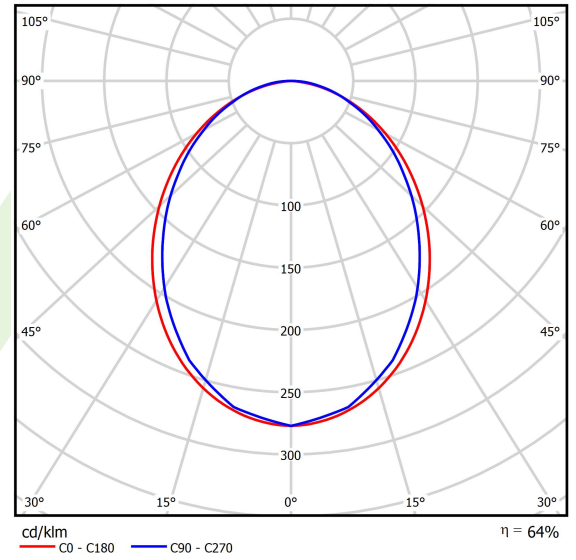

Mechanical data

Assembly	surface mounted on slings
Material	aluminum
Color	anodised aluminum
Diffuser	PLX (PMMA opal)
Impact resistant	IK04
Weight [kg]	2,9
Dimensions [mm]	1692 x 48 x 70

A graph of light