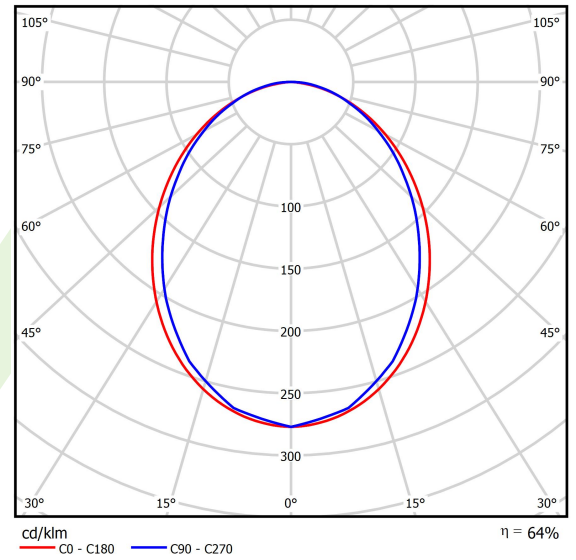

Mechanical data

Assembly	surface mounted on slings
Material	aluminum
Color	RAL 9016 (white)
Diffuser	PLX (PMMA opal)
Impact resistant	IK04
Dimensions [mm]	1692 x 48 x 70

A graph of light