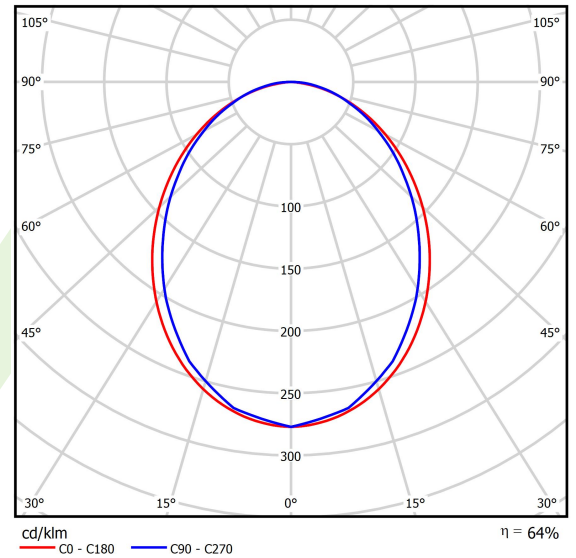

Mechanical data

Assembly	surface mounted on slings
Material	aluminum
Color	RAL 9006 (grey)
Diffuser	PLX (PMMA opal)
Impact resistant	IK04
Dimensions [mm]	1692 x 48 x 70

A graph of light