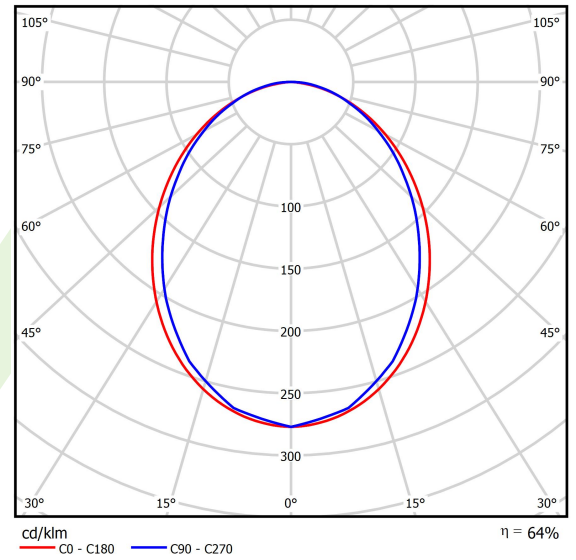

Mechanical data

Assembly	surface mounted on slings
Material	aluminum
Color	RAL 9006 (grey)
Diffuser	PLX (PMMA opal)
Impact resistant	IK04
Dimensions [mm]	1692 x 48 x 70

A graph of light