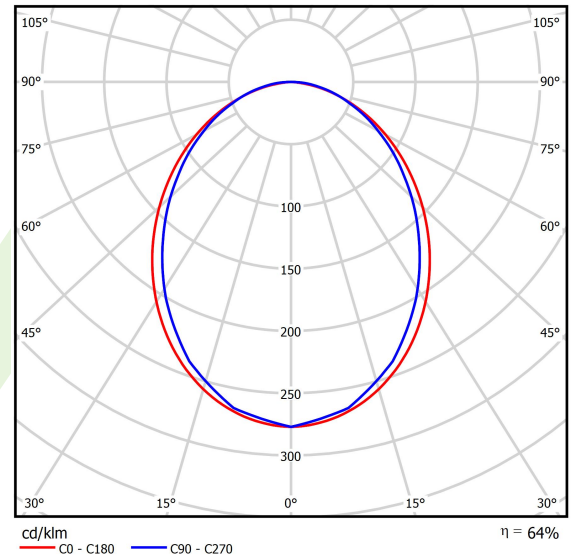

Mechanical data

Assembly	surface mounted on slings
Material	aluminum
Color	anodised aluminum
Diffuser	PLX (PMMA opal)
Impact resistant	IK04
Dimensions [mm]	1692 x 48 x 70

A graph of light