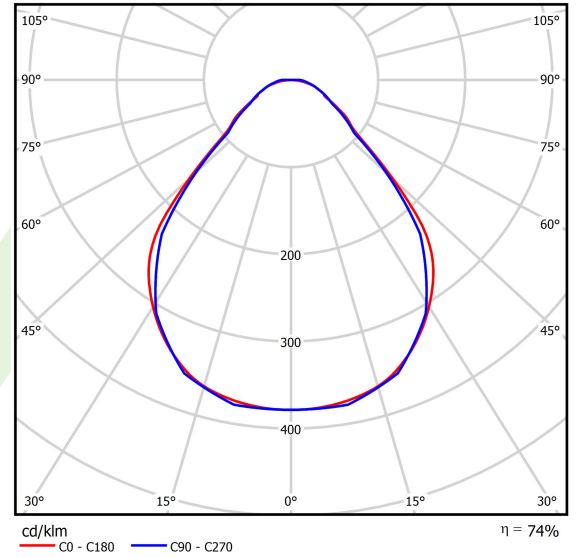

Mechanical data

Assembly	surface mounted on slings
Material	aluminum
Color	RAL 9006 (grey)
Diffuser	Micro-PRM (micro-prismatic diffuser PMMA)
Impact resistant	IK04
Dimensions [mm]	1124 x 48 x 70

A graph of light