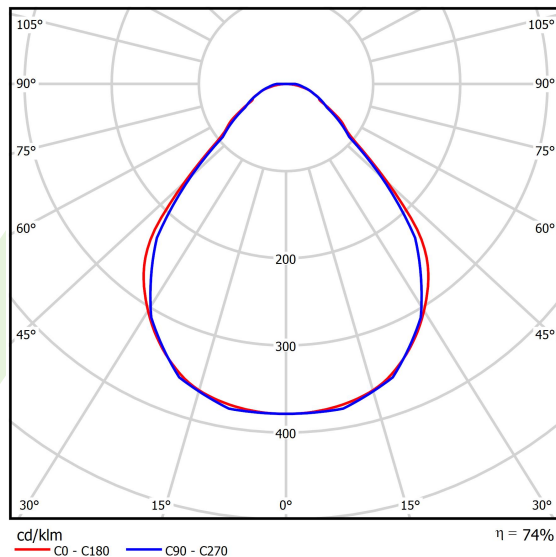

Mechanical data

Assembly	surface mounted on slings
Material	aluminum
Color	RAL 9005 (black)
Diffuser	Micro-PRM (micro-prismatic diffuser PMMA)
Impact resistant	IK04
Dimensions [mm]	1132 x 48 x 70

A graph of light