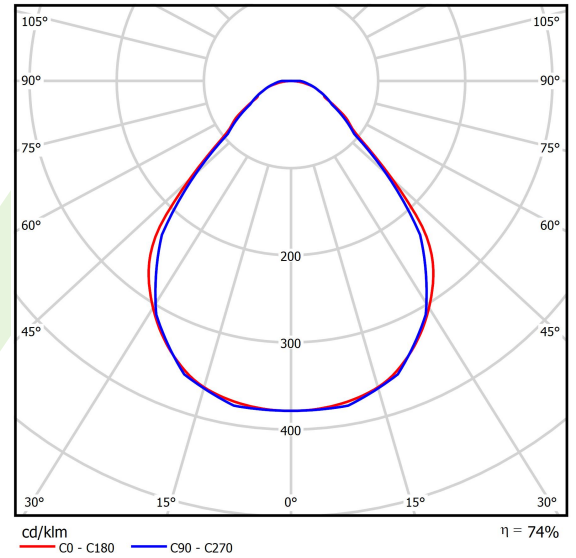

Mechanical data

Assembly	surface mounted on slings
Material	aluminum
Color	anodised aluminum
Diffuser	Micro-PRM (micro-prismatic diffuser PMMA)
Impact resistant	IK04
Weight [kg]	2,33
Dimensions [mm]	1132 x 48 x 70

A graph of light