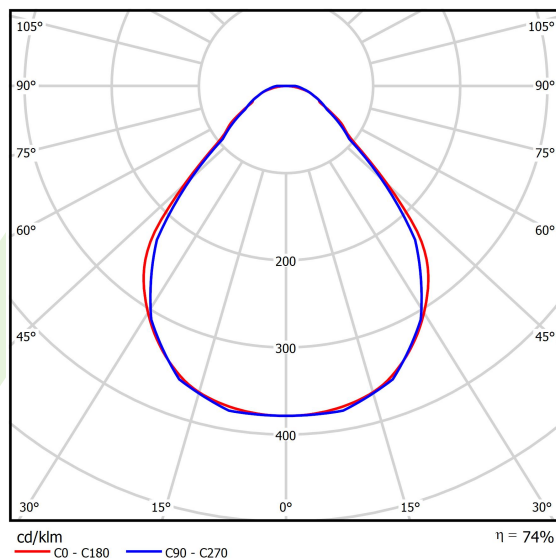

## Light and electrical data

Light source	LED
Luminous flux LED [lm]	4442
LED power [W]	21,8
Luminaire luminous flux [lm]	3287,1
Power of luminaire [W]	24,8
Luminaire's light efficiency [lm/W]	132,5
Color of the light [K]	3000
CRI	>80
SDCM (LED sources)	3
Beam angle [°]	(C0-C180) / (C90-C270) - 88,4° / 86°
Photobiological risk class (IEC/EN 62471)	RG0
Protection against electric shock	I
Protection degree	IP40
Voltage	220..240 V, 50..60 Hz
Lifetime of LED sources [h]	100000
Lx/By	L80/B10
Operating temperature range [°C]	5 ÷ 35
Driver	DIM DALI (EDD)
Power factor cos φ	>0,95
Circuit load capacity	17 (B10), 28 (B16), 26 (C10), 41 (C16)

## A graph of light