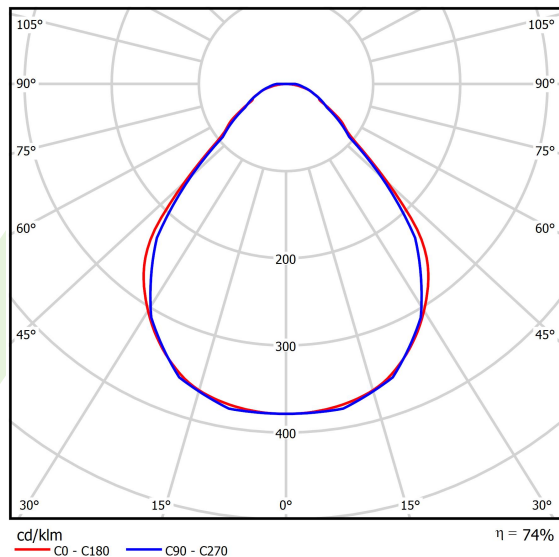

Mechanical data

Assembly	surface mounted on slings
Material	aluminum
Color	RAL 9006 (grey)
Diffuser	Micro-PRM (micro-prismatic diffuser PMMA)
Impact resistant	IK04
Dimensions [mm]	1132 x 48 x 70

A graph of light