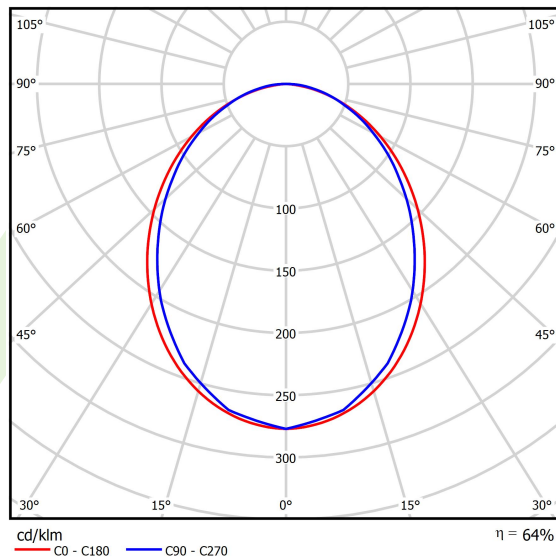

Mechanical data

Assembly	surface mounted on slings
Material	aluminum
Color	anodised aluminum
Diffuser	PLX (PMMA opal)
Impact resistant	IK04
Dimensions [mm]	1124 x 48 x 70

A graph of light