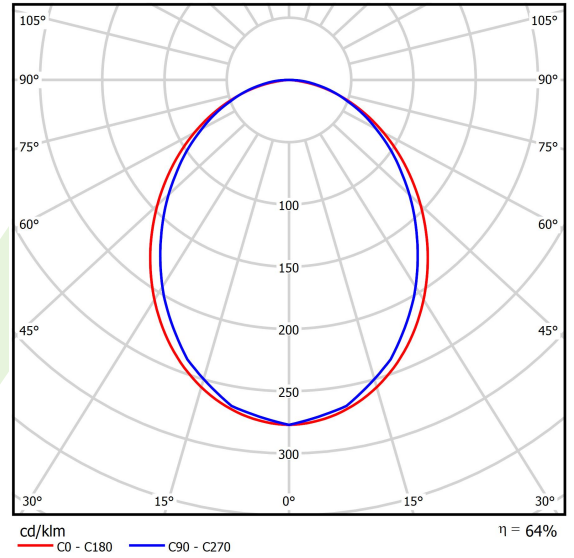

Mechanical data

Assembly	surface mounted on slings
Material	aluminum
Color	RAL 9005 (black)
Diffuser	PLX (PMMA opal)
Impact resistant	IK04
Dimensions [mm]	1124 x 48 x 70

A graph of light