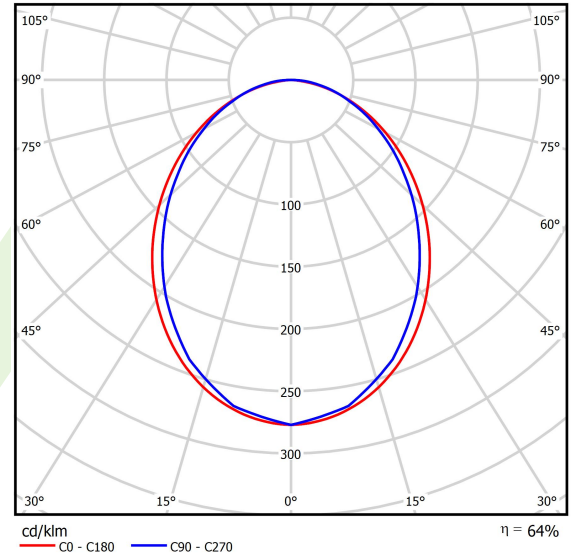

Mechanical data

Assembly	surface mounted on slings
Material	aluminum
Color	anodised aluminum
Diffuser	PLX (PMMA opal)
Impact resistant	IK04
Dimensions [mm]	1124 x 48 x 70

A graph of light