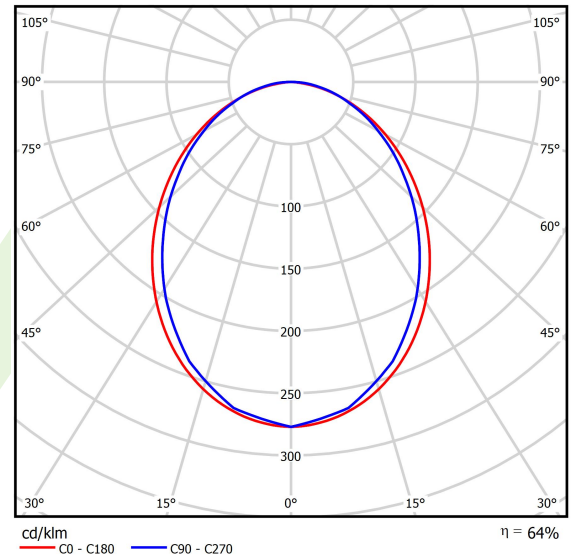

Mechanical data

Assembly	surface mounted on slings
Material	aluminum
Color	RAL 9005 (black)
Diffuser	PLX (PMMA opal)
Impact resistant	IK04
Dimensions [mm]	1124 x 48 x 70

A graph of light