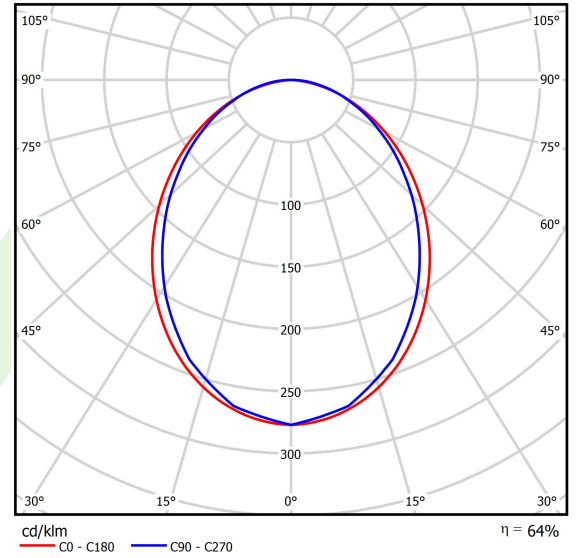

Mechanical data

Assembly	surface mounted on slings
Material	aluminum
Color	RAL 9005 (black)
Diffuser	PLX (PMMA opal)
Impact resistant	IK04
Dimensions [mm]	1124 x 48 x 70

A graph of light