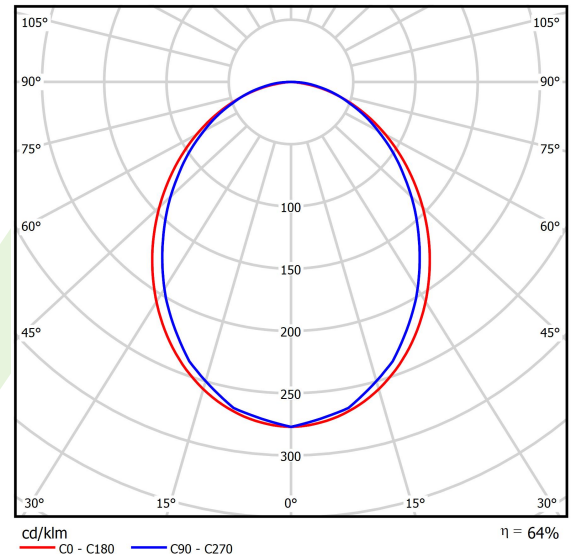

Mechanical data

Assembly	surface mounted on slings
Material	aluminum
Color	anodised aluminum
Diffuser	PLX (PMMA opal)
Impact resistant	IK04
Dimensions [mm]	1132 x 48 x 70

A graph of light