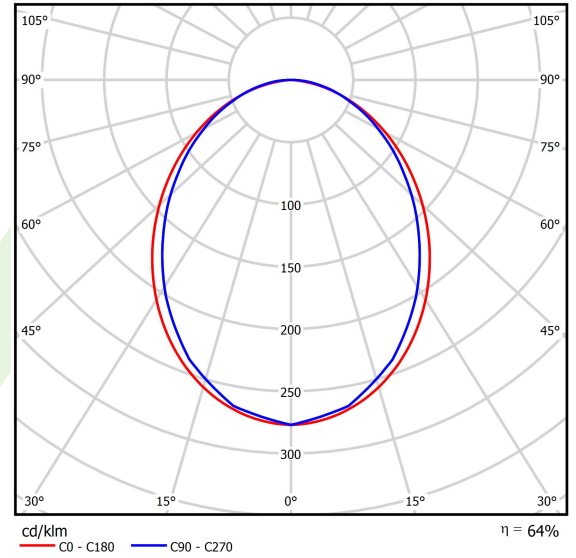

Mechanical data

Assembly	surface mounted on slings
Material	aluminum
Color	RAL 9016 (white)
Diffuser	PLX (PMMA opal)
Impact resistant	IK04
Dimensions [mm]	1132 x 48 x 70

A graph of light