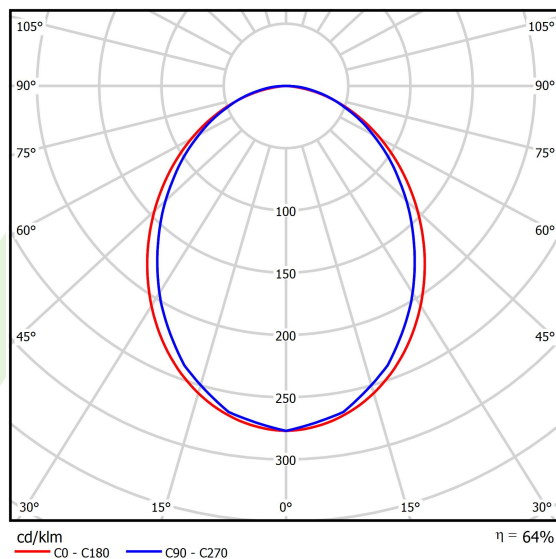

Mechanical data

Assembly	surface mounted on slings
Material	aluminum
Color	RAL 9006 (grey)
Diffuser	PLX (PMMA opal)
Impact resistant	IK04
Dimensions [mm]	1132 x 48 x 70

A graph of light