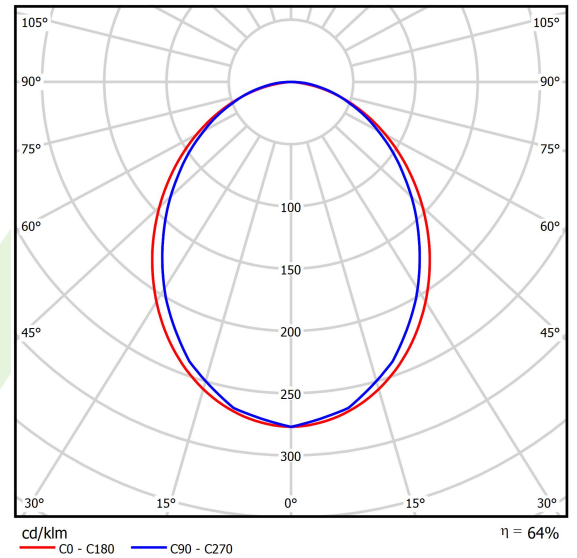

## Light and electrical data

Light source	LED
Luminous flux LED [lm]	4442
LED power [W]	21,8
Luminaire luminous flux [lm]	2842,9
Power of luminaire [W]	24,8
Luminaire's light efficiency [lm/W]	114,6
Color of the light [K]	3000
CRI	>80
SDCM (LED sources)	3
Beam angle [°]	(C0-C180) / (C90-C270) - 96,4° / 90,2°
Photobiological risk class (IEC/EN 62471)	RG0
Protection against electric shock	I
Protection degree	IP40
Voltage	220..240 V, 50..60 Hz
Lifetime of LED sources [h]	100000
Lx/By	L80/B10
Operating temperature range [°C]	5 ÷ 35
Driver	standard on/off (E)
Power factor cos φ	>0,95
Circuit load capacity	25 (B10), 40 (B16), 39 (C10), 62 (C16)

## A graph of light