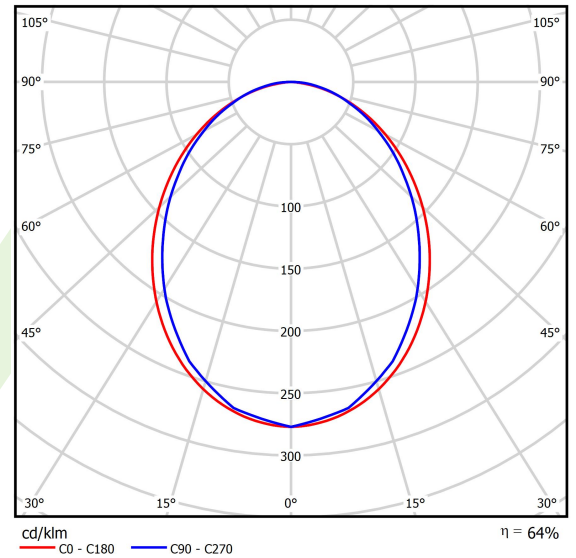

Mechanical data

Assembly	surface mounted on slings
Material	aluminum
Color	RAL 9006 (grey)
Diffuser	PLX (PMMA opal)
Impact resistant	IK04
Dimensions [mm]	1132 x 48 x 70

A graph of light