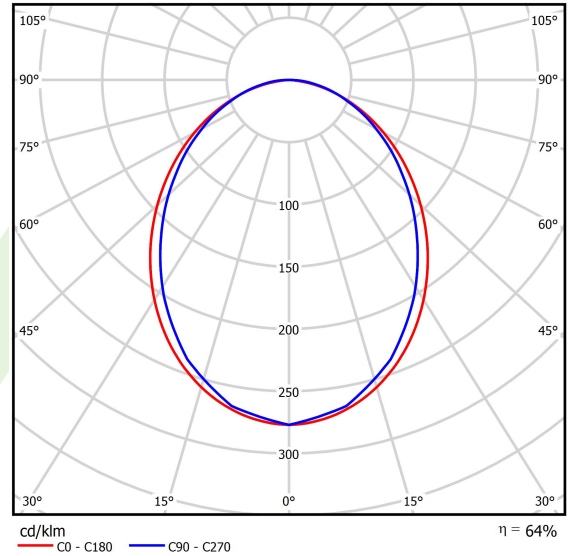

Mechanical data

Assembly	surface mounted on slings
Material	aluminum
Color	RAL 9005 (black)
Diffuser	PLX (PMMA opal)
Impact resistant	IK04
Dimensions [mm]	1132 x 48 x 70

A graph of light