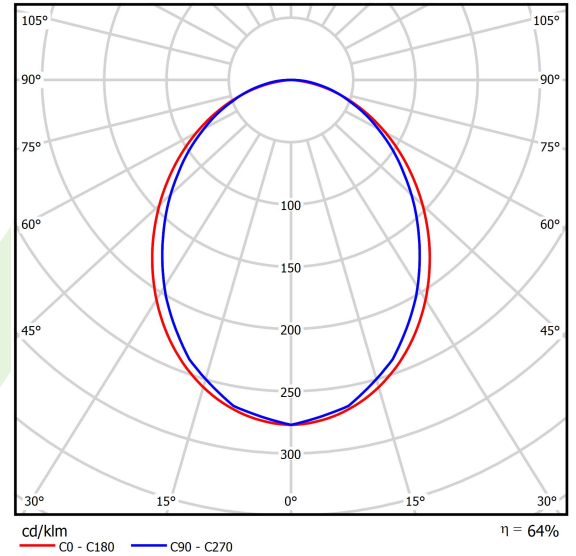

Mechanical data

Assembly	surface mounted on slings
Material	aluminum
Color	anodised aluminum
Diffuser	PLX (PMMA opal)
Impact resistant	IK04
Dimensions [mm]	1132 x 48 x 70

A graph of light