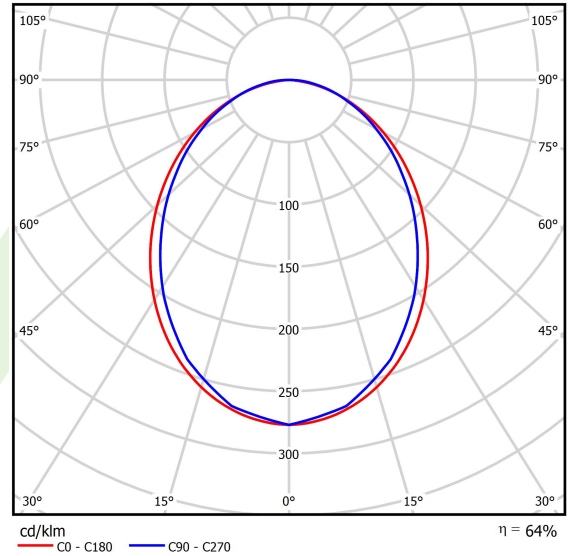

Mechanical data

Assembly	surface mounted on slings
Material	aluminum
Color	anodised aluminum
Diffuser	PLX (PMMA opal)
Impact resistant	IK04
Dimensions [mm]	1132 x 48 x 70

A graph of light