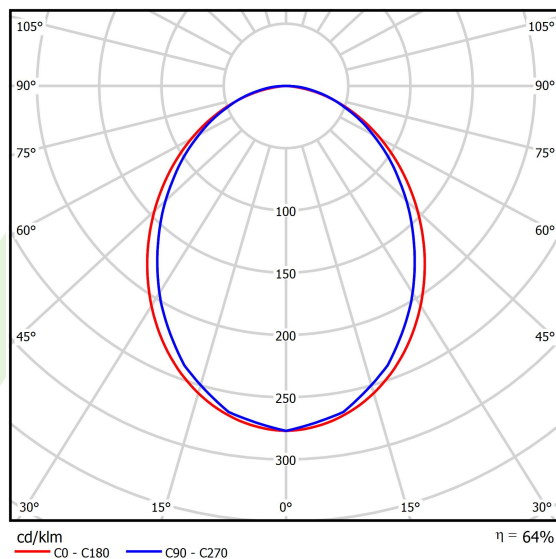

Mechanical data

Assembly	surface mounted on slings
Material	aluminum
Color	RAL 9016 (white)
Diffuser	PLX (PMMA opal)
Impact resistant	IK04
Dimensions [mm]	1132 x 48 x 70

A graph of light