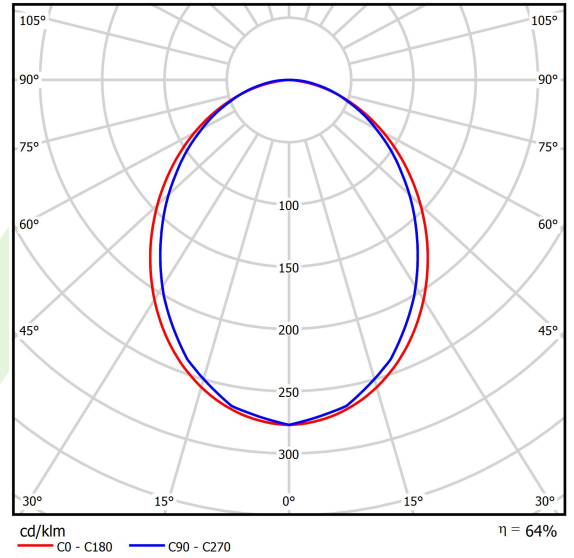

Mechanical data

Assembly	surface mounted on slings
Material	aluminum
Color	anodised aluminum
Diffuser	PLX (PMMA opal)
Impact resistant	IK04
Dimensions [mm]	1132 x 48 x 70

A graph of light