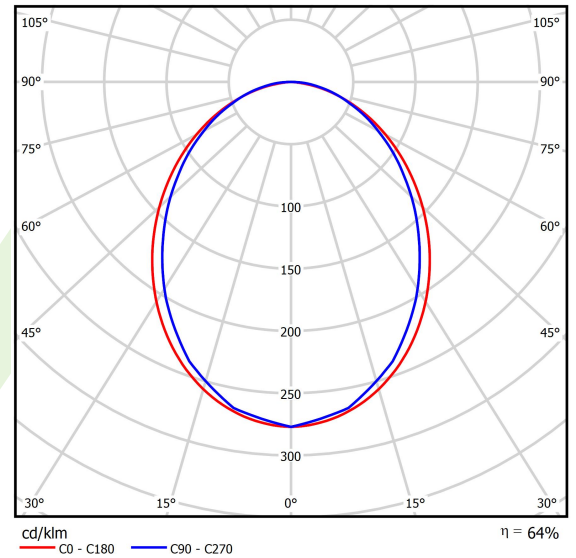

Mechanical data

Assembly	surface mounted on slings
Material	aluminum
Color	anodised aluminum
Diffuser	PLX (PMMA opal)
Impact resistant	IK04
Dimensions [mm]	1132 x 48 x 70

A graph of light