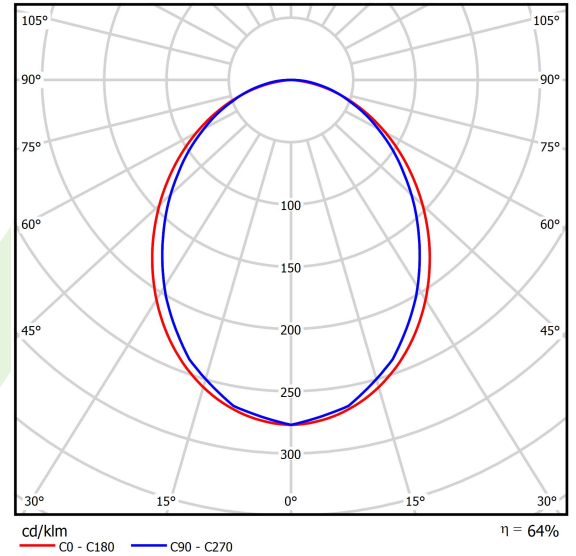

Mechanical data

Assembly	surface mounted on slings
Material	aluminum
Color	RAL 9005 (black)
Diffuser	PLX (PMMA opal)
Impact resistant	IK04
Dimensions [mm]	1132 x 48 x 70

A graph of light