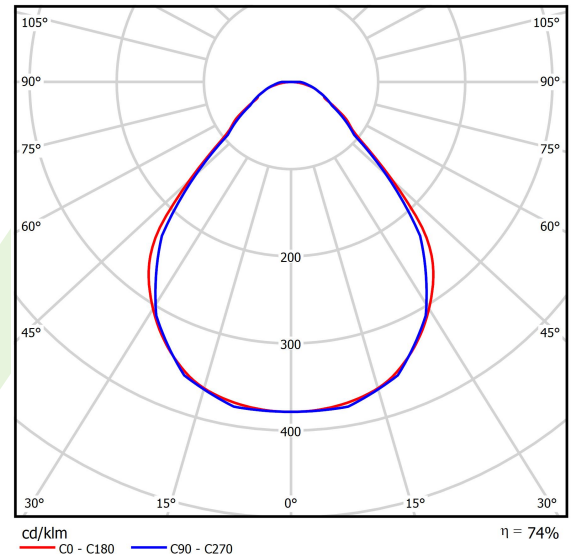

Mechanical data

Assembly	surface mounted on slings
Material	aluminum
Color	anodised aluminum
Diffuser	Micro-PRM (micro-prismatic diffuser PMMA)
Impact resistant	IK04
Dimensions [mm]	564 x 48 x 70

A graph of light