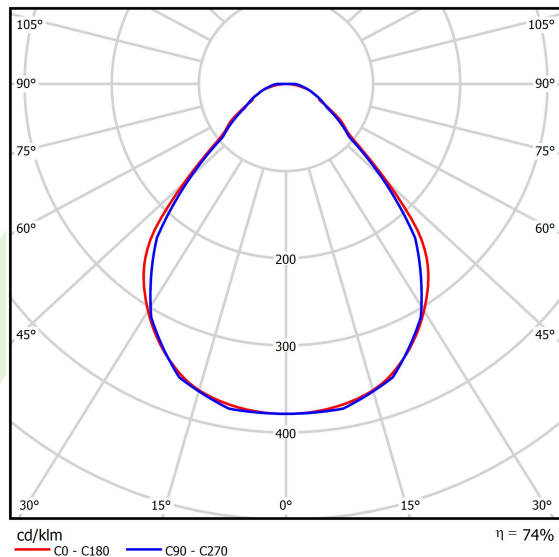

Mechanical data

Assembly	surface mounted on slings
Material	aluminum
Color	RAL 9016 (white)
Diffuser	Micro-PRM (micro-prismatic diffuser PMMA)
Impact resistant	IK04
Dimensions [mm]	564 x 48 x 70

A graph of light