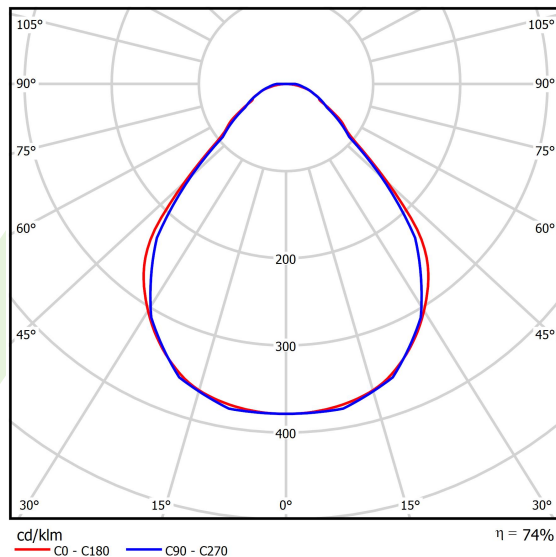

Mechanical data

Assembly	surface mounted on slings
Material	aluminum
Color	RAL 9016 (white)
Diffuser	Micro-PRM (micro-prismatic diffuser PMMA)
Impact resistant	IK04
Dimensions [mm]	572 x 48 x 70

A graph of light