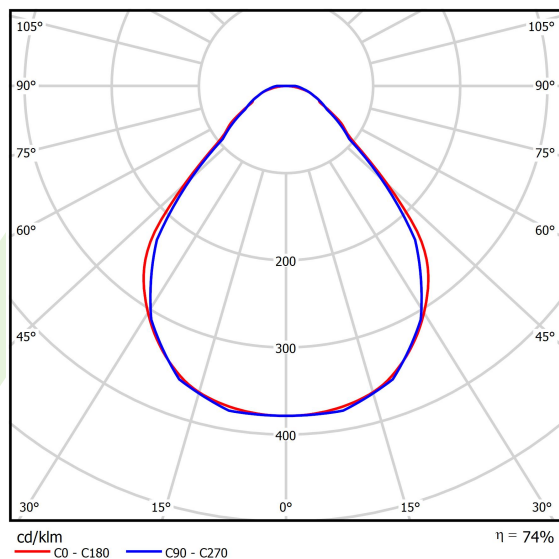

Mechanical data

Assembly	surface mounted on slings
Material	aluminum
Color	RAL 9006 (grey)
Diffuser	Micro-PRM (micro-prismatic diffuser PMMA)
Impact resistant	IK04
Dimensions [mm]	572 x 48 x 70

A graph of light