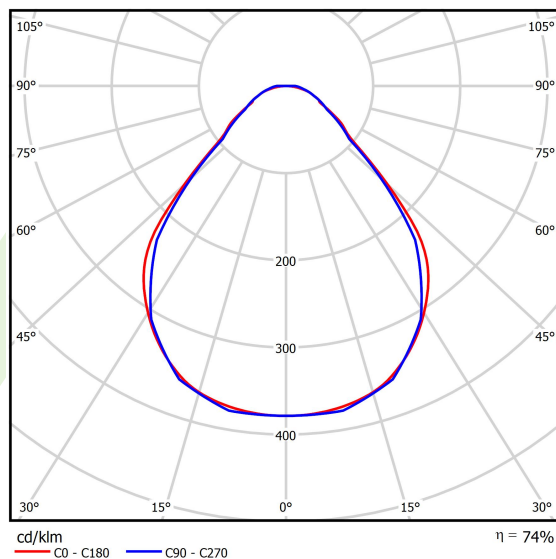

Mechanical data

Assembly	surface mounted on slings
Material	aluminum
Color	anodised aluminum
Diffuser	Micro-PRM (micro-prismatic diffuser PMMA)
Impact resistant	IK04
Dimensions [mm]	572 x 48 x 70

A graph of light