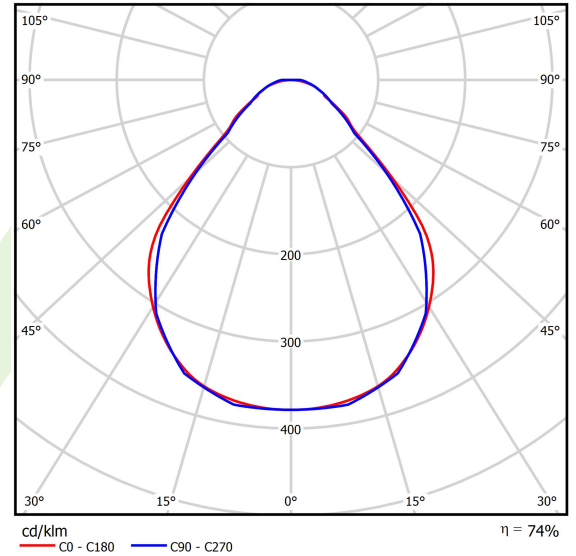

Mechanical data

Assembly	surface mounted on slings
Material	aluminum
Color	RAL 9016 (white)
Diffuser	Micro-PRM (micro-prismatic diffuser PMMA)
Impact resistant	IK04
Dimensions [mm]	572 x 48 x 70

A graph of light