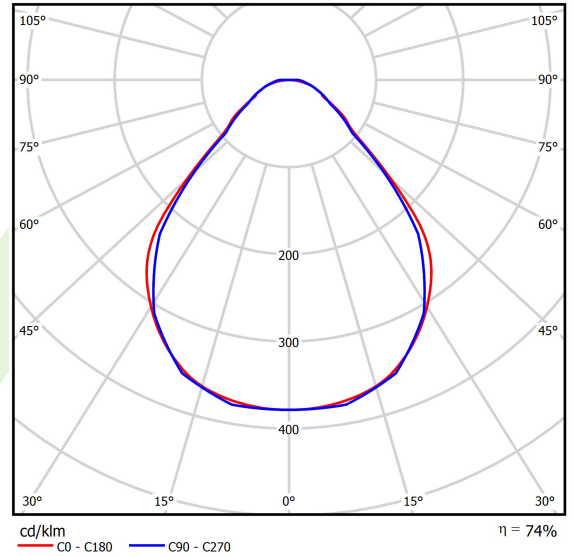

Mechanical data

Assembly	surface mounted on slings
Material	aluminum
Color	RAL 9005 (black)
Diffuser	Micro-PRM (micro-prismatic diffuser PMMA)
Impact resistant	IK04
Dimensions [mm]	572 x 48 x 70

A graph of light