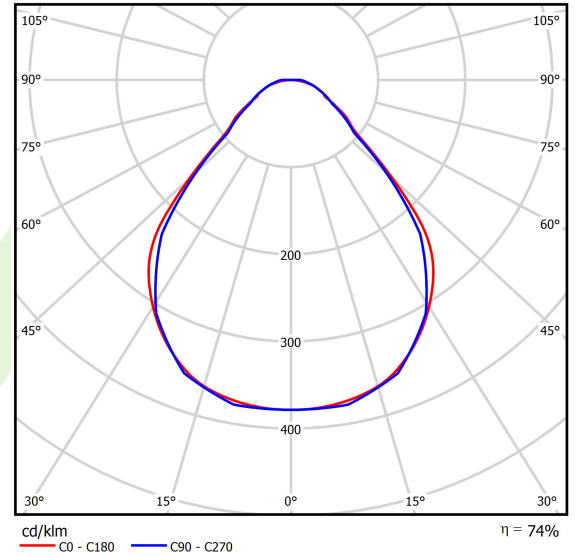

Mechanical data

Assembly	surface mounted on slings
Material	aluminum
Color	anodised aluminum
Diffuser	Micro-PRM (micro-prismatic diffuser PMMA)
Impact resistant	IK04
Dimensions [mm]	572 x 48 x 70

A graph of light