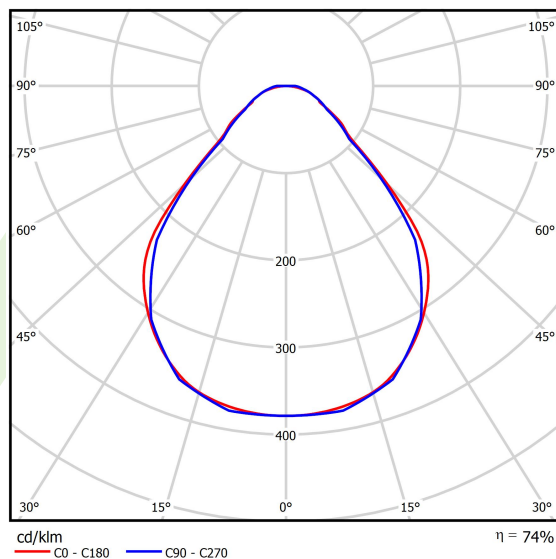

Mechanical data

Assembly	surface mounted on slings
Material	aluminum
Color	RAL 9006 (grey)
Diffuser	Micro-PRM (micro-prismatic diffuser PMMA)
Impact resistant	IK04
Dimensions [mm]	572 x 48 x 70

A graph of light