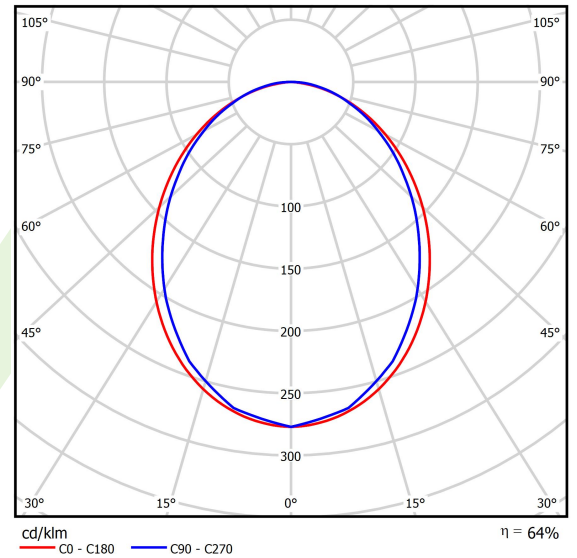

## Light and electrical data

Light source	LED
Luminous flux LED [lm]	2338
LED power [W]	10,9
Luminaire luminous flux [lm]	1496,3
Power of luminaire [W]	12,8
Luminaire's light efficiency [lm/W]	116,9
Color of the light [K]	4000
CRI	>80
SDCM (LED sources)	3
Beam angle [°]	(C0-C180) / (C90-C270) - 96,4° / 90,2°
Photobiological risk class (IEC/EN 62471)	RG0
Protection against electric shock	I
Protection degree	IP40
Voltage	220..240 V, 50..60 Hz
Lifetime of LED sources [h]	100000
Lx/By	L80/B10
Operating temperature range [°C]	5 ÷ 35
Driver	DIM DALI (EDD)
Power factor cos φ	>0,95
Circuit load capacity	20 (B10), 31 (B16), 33 (C10), 53 (C16)

## A graph of light