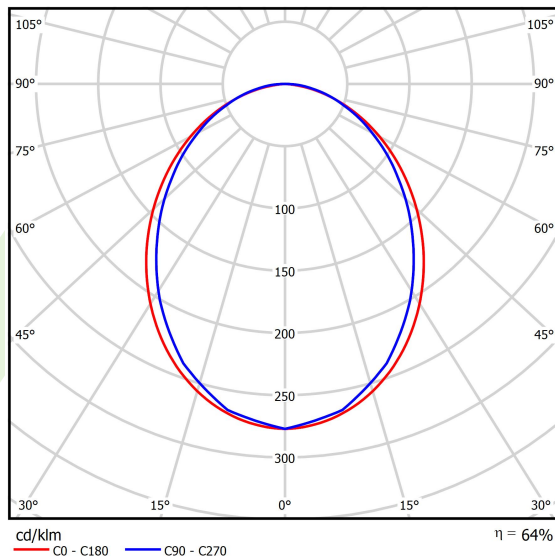

Mechanical data

Assembly	surface mounted on slings
Material	aluminum
Color	RAL 9006 (grey)
Diffuser	PLX (PMMA opal)
Impact resistant	IK04
Dimensions [mm]	564 x 48 x 70

A graph of light