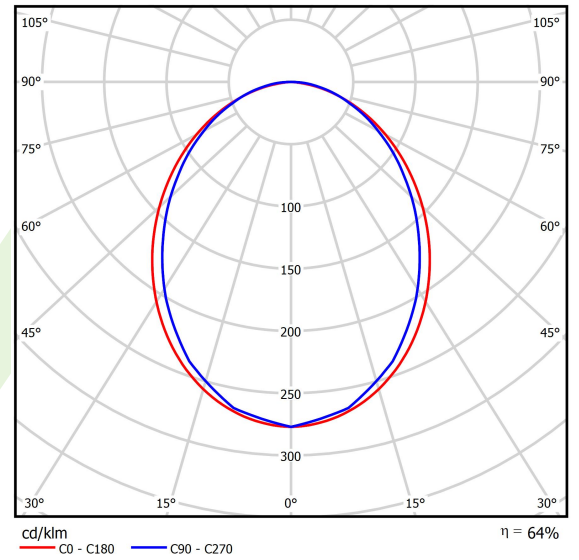

Product: X-LINE SLIM L-DOWN LED 2200 PLX E 21 840 LINE-S / L-564MM S-1,5M

Index: 19.4179.1321.21

Description

Luminaire for building long light lines made of aluminum profile. There is only lower half-space light distribution (L-DOWN). Comparing to the traditional X-Line LED, size of the luminaire has been reduced, and all construction has been closed in a narrow 48 mm profile, which gives now a more elegant form of the product. The X-Line Slim uses a PLX or Micro-PRM opal diffuser. All of this allows to manipulate light and create lighting systems, facilitating the creation of comfortable vision in the interiors and their aesthetic appearance. The X-Line Slim luminaire is designed for mounting on suspension. Power supply connection only via EL-marked luminaire.

Product information

Category	Surface mounted luminaires
Family	X-LINE SLIM LED LINE
Name	X-LINE SLIM L-DOWN LED 2200 PLX E 21 840 LINE-S / L-564MM S-1,5M
Index	19.4179.1321.21

Light and electrical data

Light source	LED
Luminous flux LED [lm]	2338
LED power [W]	10,9
Luminaire luminous flux [lm]	1496,3
Power of luminaire [W]	12,8
Luminaire's light efficiency [lm/W]	116,9
Color of the light [K]	4000
CRI	>80
SDCM (LED sources)	3
Beam angle [°]	(C0-C180) / (C90-C270) - 96,4° / 90,2°
Photobiological risk class (IEC/EN 62471)	RG0
Protection against electric shock	I
Protection degree	IP40
Voltage	220..240 V, 50..60 Hz
Lifetime of LED sources [h]	100000
Lx/By	L80/B10
Operating temperature range [°C]	5 ÷ 35
Driver	standard on/off (E)
Power factor cos φ	>0,95
Circuit load capacity	46 (B10), 74 (B16), 72 (C10), 115 (C16)

Mechanical data

Assembly	surface mounted on slings
Material	aluminum
Color	RAL 9006 (grey)
Diffuser	PLX (PMMA opal)
Impact resistant	IK04
Dimensions [mm]	564 x 48 x 70

A graph of light

Accessories

Index 6E1-500KWAN1P-3