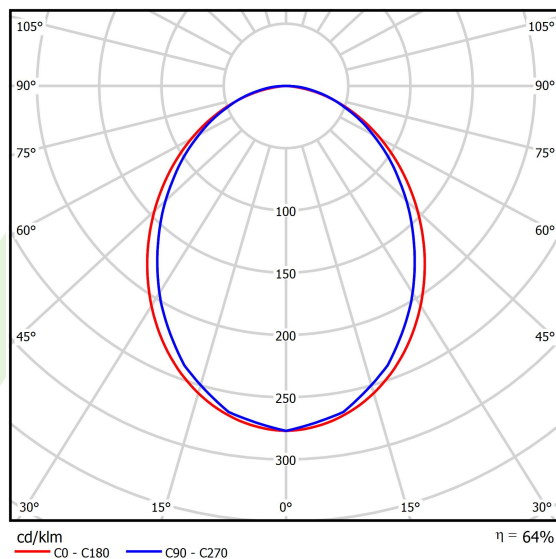

Mechanical data

Assembly	surface mounted on slings
Material	aluminum
Color	anodised aluminum
Diffuser	PLX (PMMA opal)
Impact resistant	IK04
Dimensions [mm]	564 x 48 x 70

A graph of light