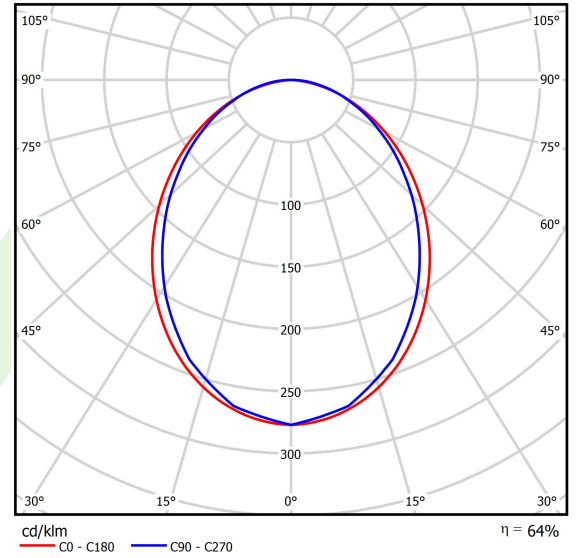

Mechanical data

Assembly	surface mounted on slings
Material	aluminum
Color	anodised aluminum
Diffuser	PLX (PMMA opal)
Impact resistant	IK04
Dimensions [mm]	564 x 48 x 70

A graph of light