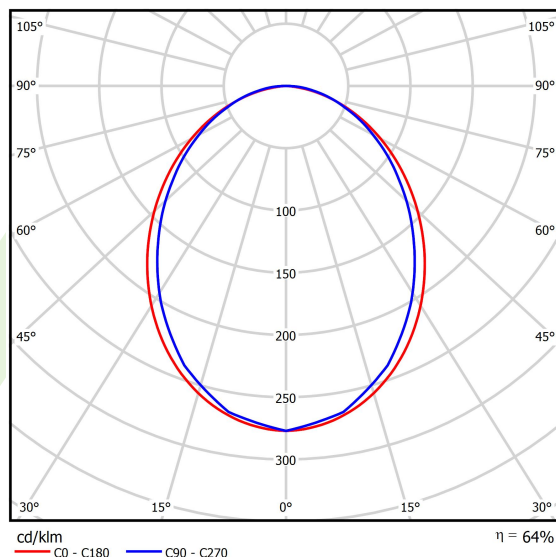

Mechanical data

Assembly	surface mounted on slings
Material	aluminum
Color	anodised aluminum
Diffuser	PLX (PMMA opal)
Impact resistant	IK04
Dimensions [mm]	564 x 48 x 70

A graph of light